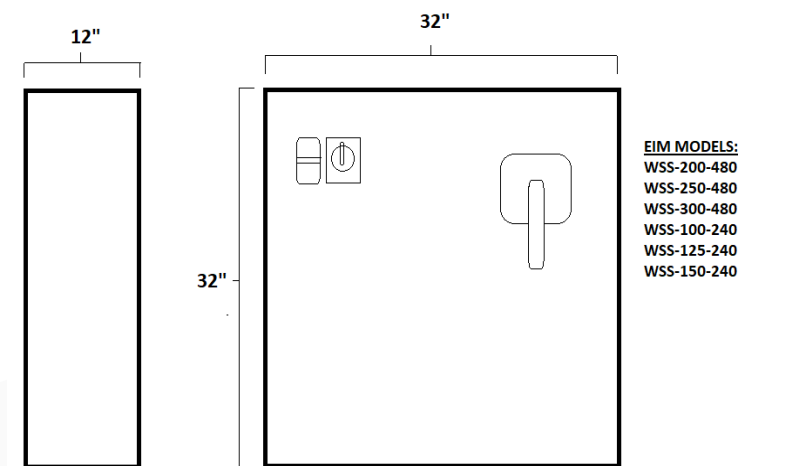

EIM MODELS:
WSS-200-480
WSS-250-480
WSS-300-480
WSS-100-240
WSS-125-240
WSS-150-240