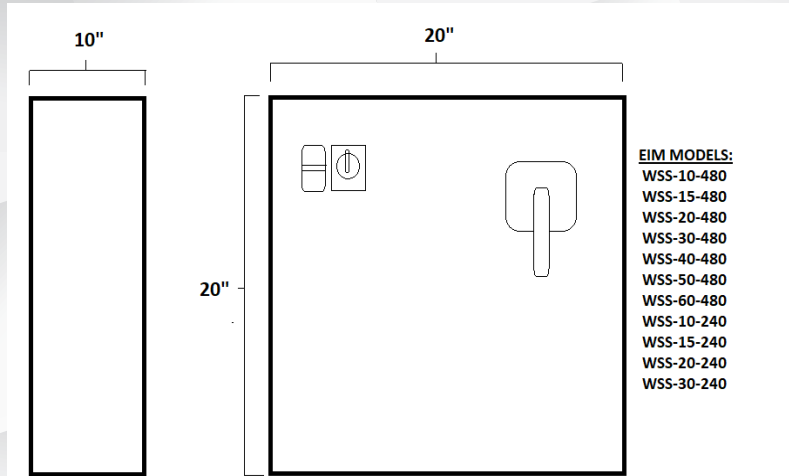

EIM WSS SPECS AND SCHEMATICS

EIM MODELS:
 WSS-10-480
 WSS-15-480
 WSS-20-480
 WSS-30-480
 WSS-40-480
 WSS-50-480
 WSS-60-480
 WSS-10-240
 WSS-15-240
 WSS-20-240
 WSS-30-240

- NEMA 4 ENCLOSURE
- WEG SSW07 SOFT START
- BUILT IN BREAKER
- H/O/A SWITCH
- AUTO START RELAY
- 120VAC CONTROL
- PRE-PROGRAMMED
- SURGE ARRESTOR