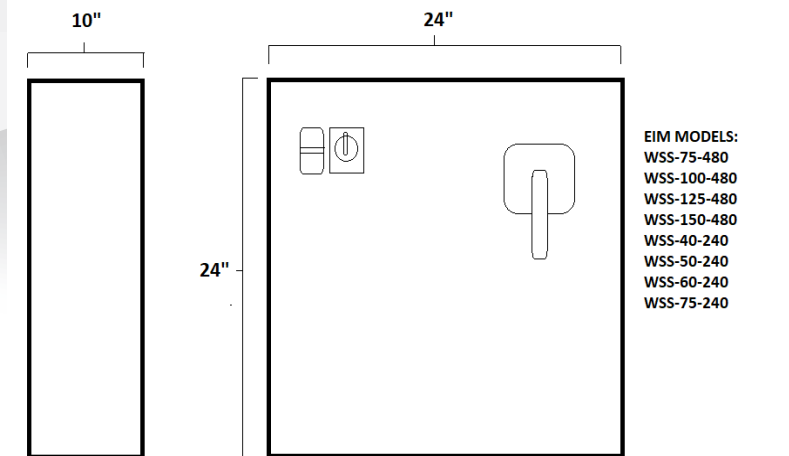

EIM WSS SPECS AND SCHEMATICS

EIM MODELS:
 WSS-10-480
 WSS-15-480
 WSS-20-480
 WSS-30-480
 WSS-40-480
 WSS-50-480
 WSS-60-480
 WSS-10-240
 WSS-15-240
 WSS-20-240
 WSS-30-240

- NEMA 4 ENCLOSURE
- WEG SSW07 SOFT START
- BUILT IN BREAKER
- H/O/A SWITCH
- AUTO START RELAY
- 120VAC CONTROL
- PRE-PROGRAMMED
- SURGE ARRESTOR